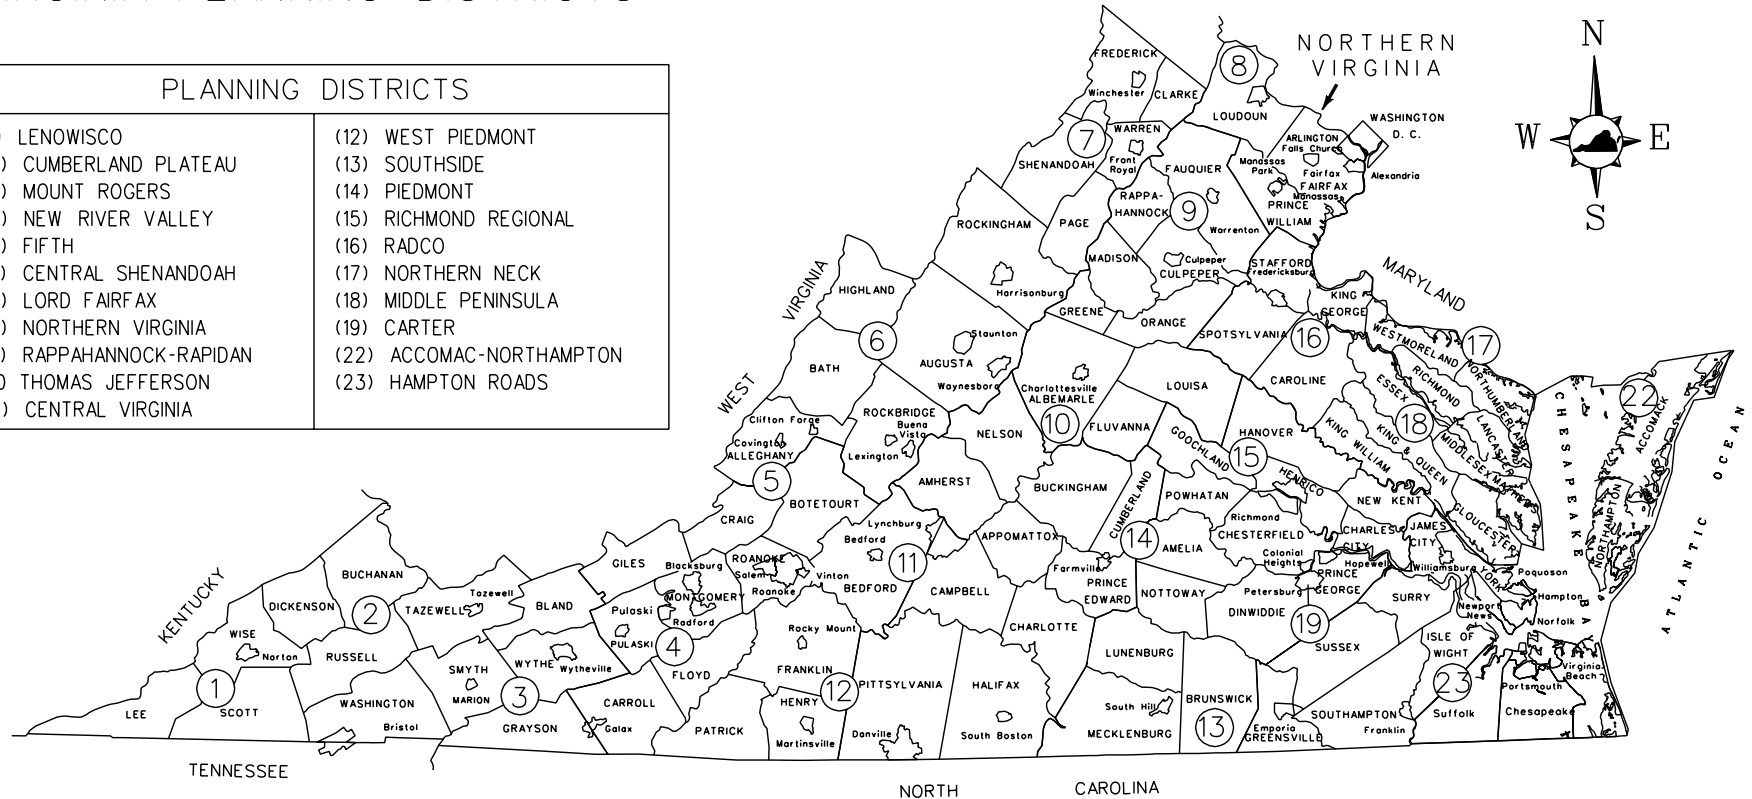

# VIRGINIA PLANNING DISTRICTS

PLANNING DISTRICTS	
(1) LENOWISCO	(12) WEST PIEDMONT
(2) CUMBERLAND PLATEAU	(13) SOUTHSIDE
(3) MOUNT ROGERS	(14) PIEDMONT
(4) NEW RIVER VALLEY	(15) RICHMOND REGIONAL
(5) FIFTH	(16) RADCO
(6) CENTRAL SHENANDOAH	(17) NORTHERN NECK
(7) LORD FAIRFAX	(18) MIDDLE PENINSULA
(8) NORTHERN VIRGINIA	(19) CARTER
(9) RAPPAHANNOCK-RAPIDAN	(22) ACCOMAC-NORTHAMPTON
(10) THOMAS JEFFERSON	(23) HAMPTON ROADS
(11) CENTRAL VIRGINIA	

**FIGURE 1C-2 PLANNING DISTRICTS**