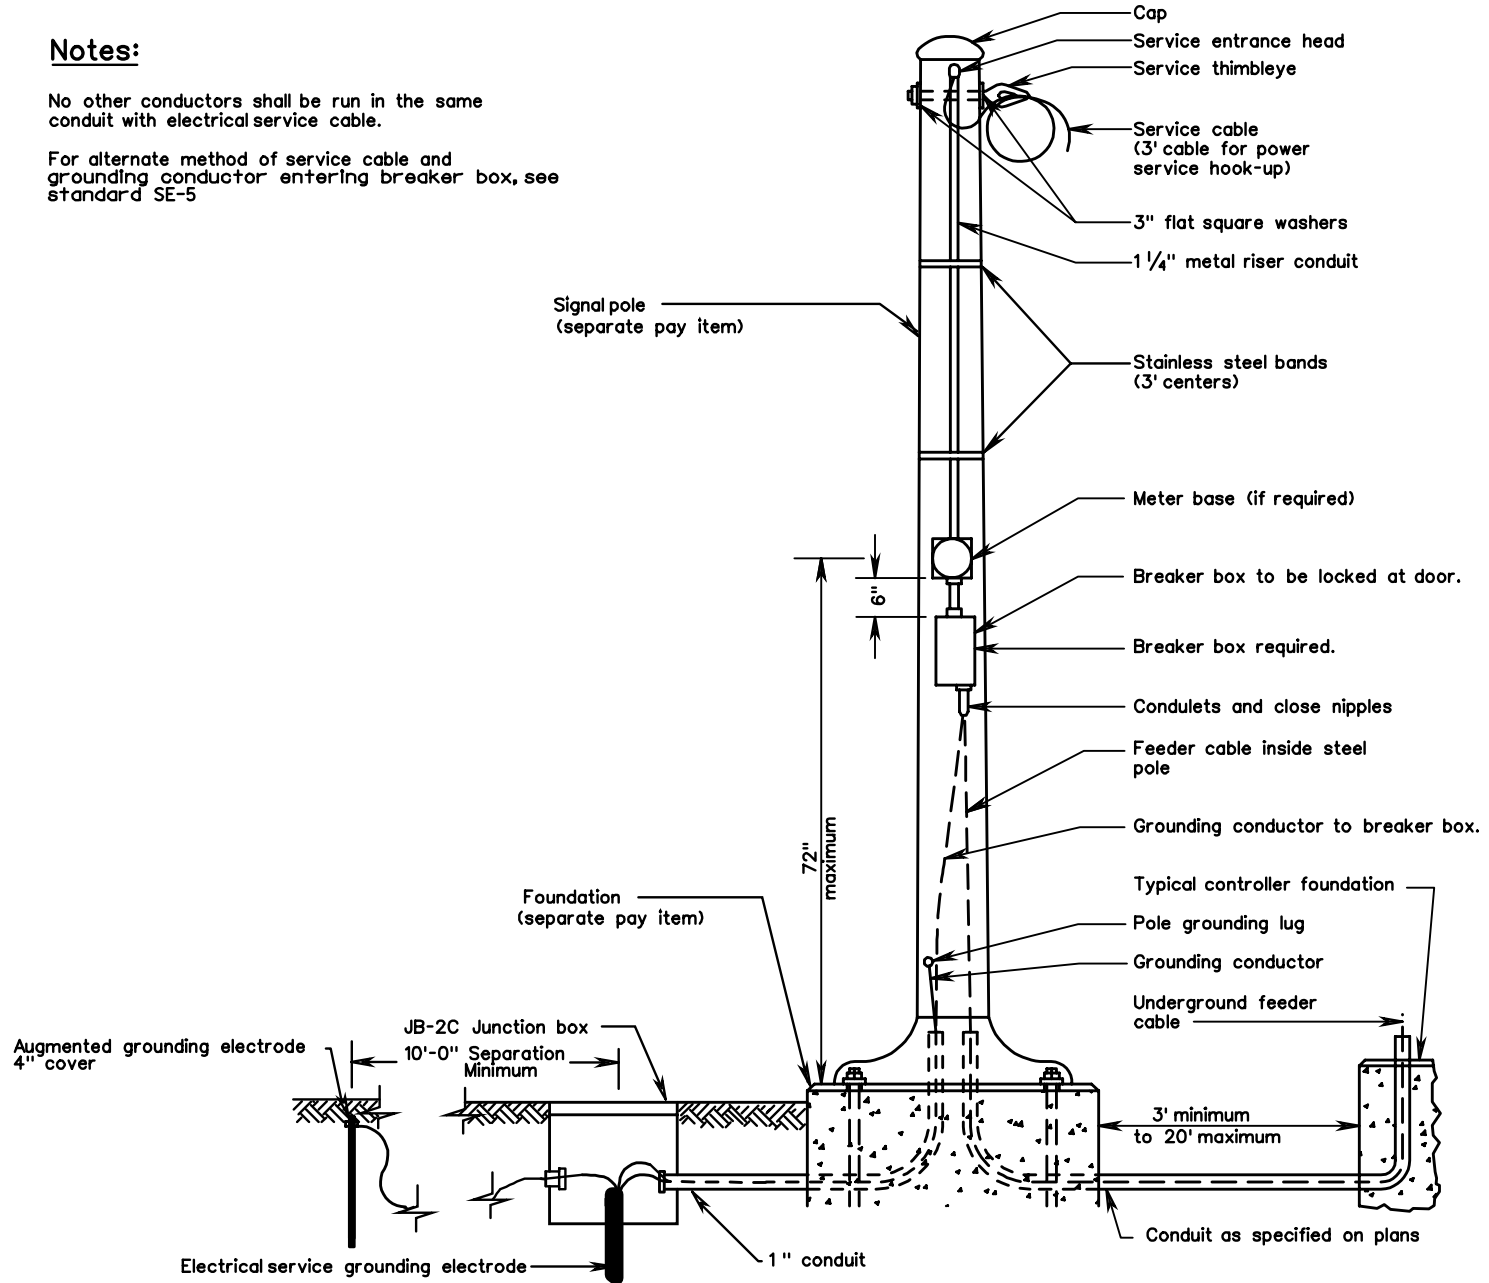

**Notes:**

No other conductors shall be run in the same conduit with electrical service cable.

For alternate method of service cable and grounding conductor entering breaker box, see standard SE-5

TYPE A

**ELECTRICAL SERVICE DETAILS  
SIGNAL INSTALLATION**  
VIRGINIA DEPARTMENT OF TRANSPORTATION