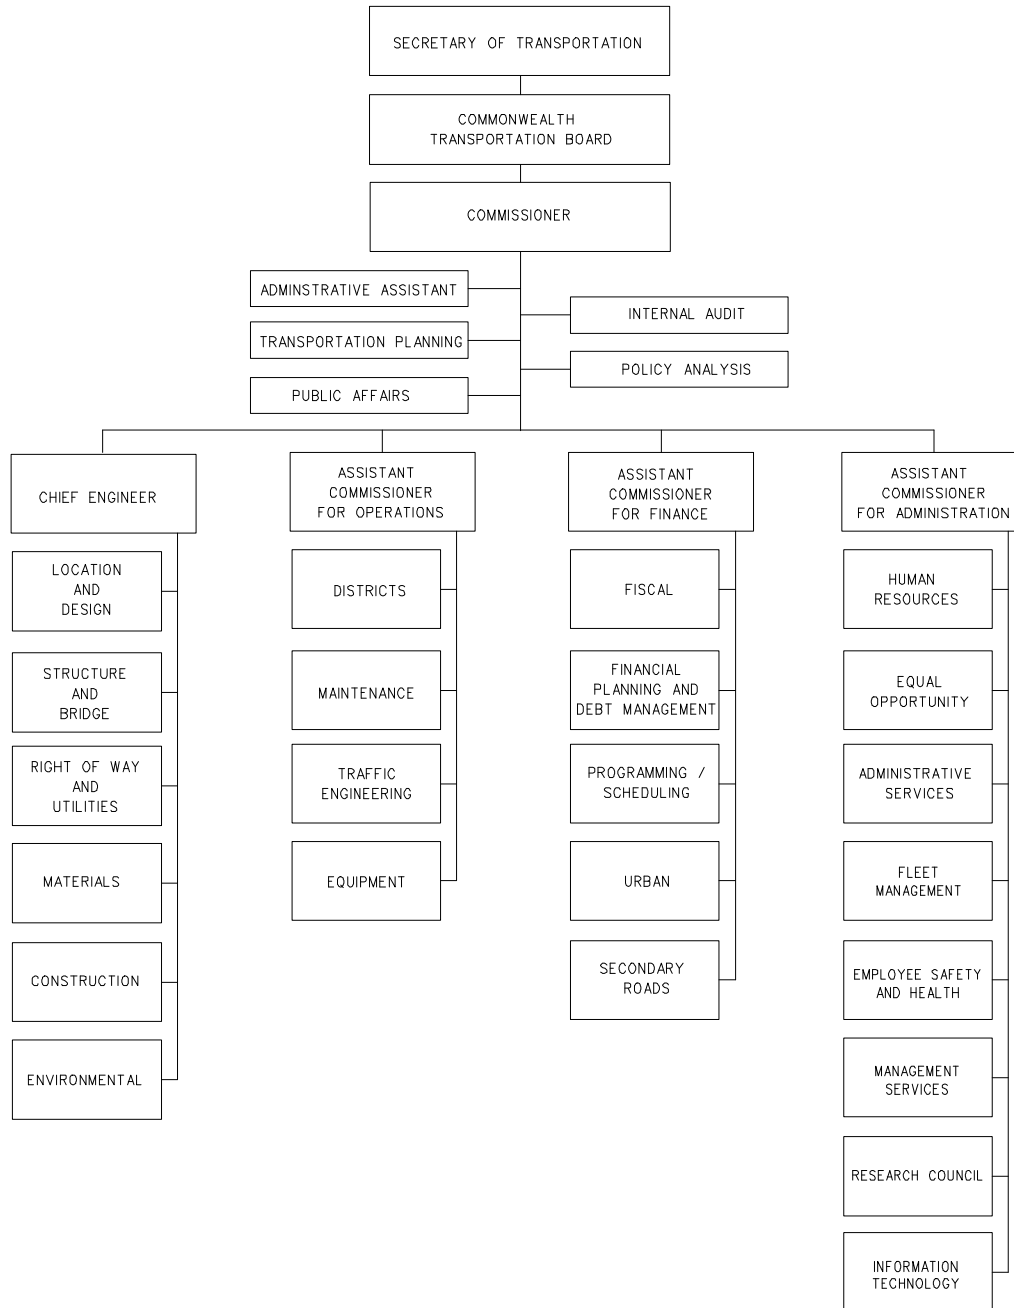

CHAPTER 1A
ORGANIZATION

LIST OF FIGURES

| <u>FIGURE</u> | | <u>PAGE</u> |
|---------------|---|-------------|
| 1A-1 | ORGANIZATIONAL CHART - VDOT | 1A-1 |
| 1A-2 | FUNCTIONAL CHART - LOCATION & DESIGN DIVISION | 1A-2 |

CHAPTER 1A - ORGANIZATION

Virginia Department of Transportation - Organization Chart

FIGURE 1A-1

FUNCTIONAL CHART - LOCATION AND DESIGN DIVISION

FIGURE 1A-2