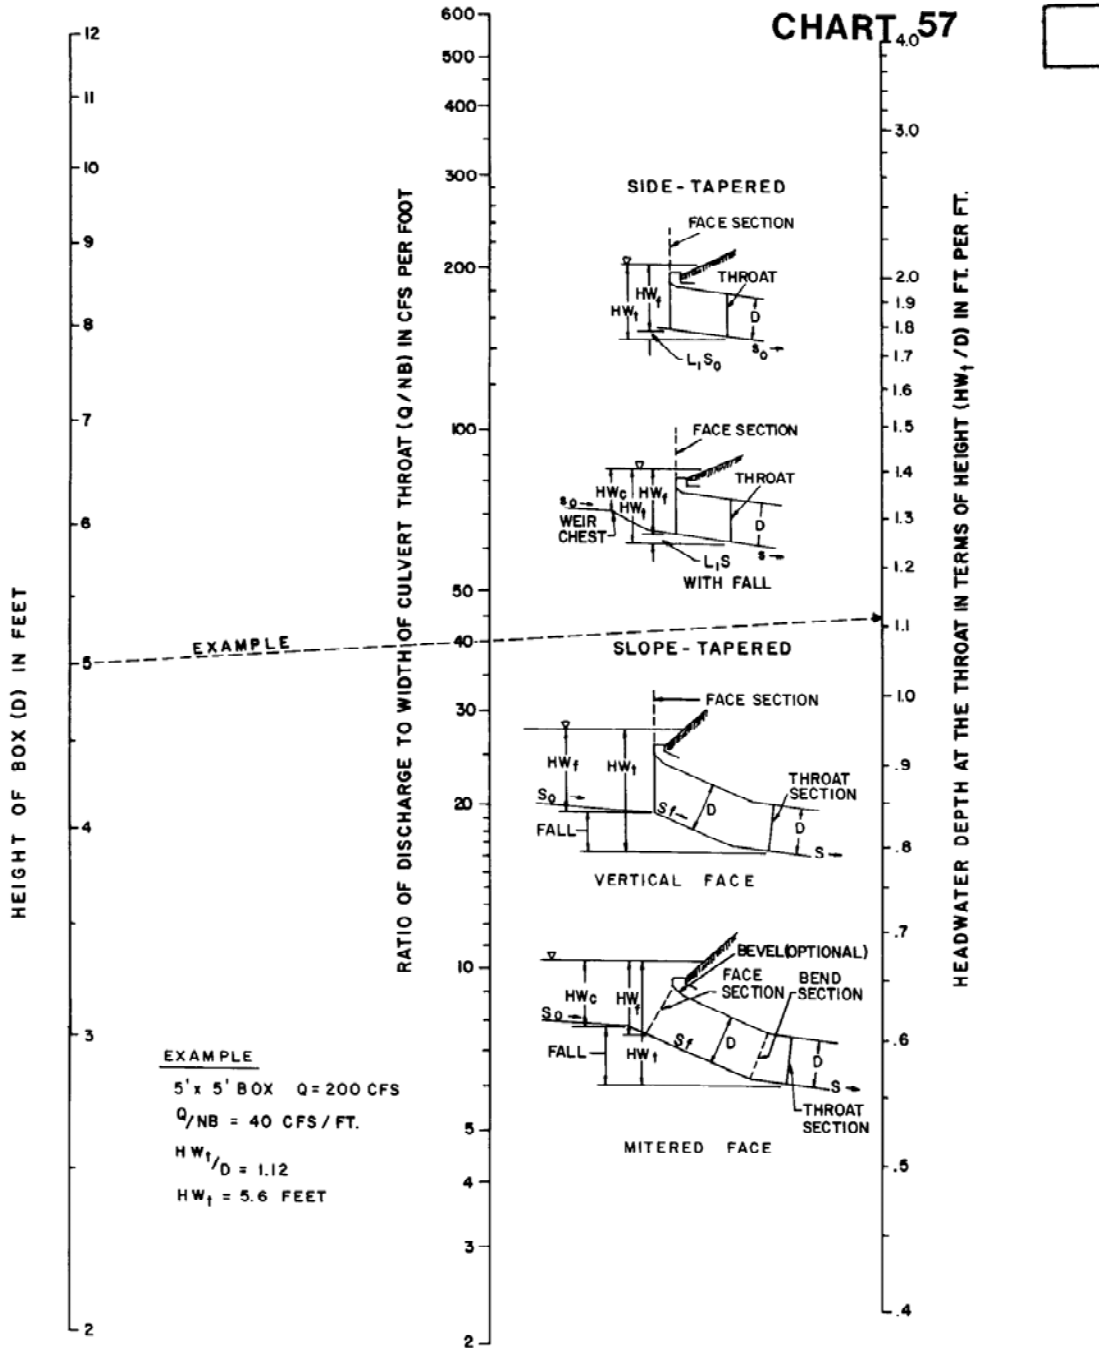

Chart 8C-57 Throat Control, Box Section, Tapered Inlet

THROAT CONTROL FOR BOX  
 CULVERTS WITH TAPERED  
 INLETS

9 - D - 60

Source: HDS-5