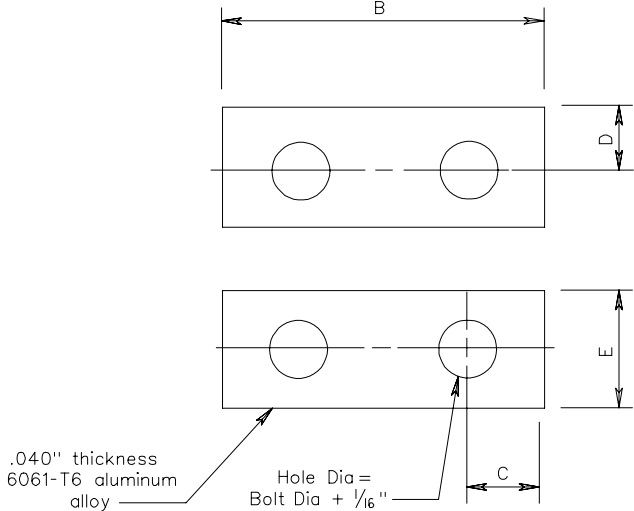

BOLT KEEPER PLATE

ALTERNATE BOLT KEEPER PLATE

BOLT KEEPER PLATE DATA

POST SHAPE	A	B	C	D	E
S3 x 5.7	5"	4"	1/2"	1/2"	1"
W4 x 13	7 3/4"	5 1/2"	3/4"	3/4"	1 1/2"
W6 x 12	7 1/2"	7"	3/4"	3/4"	1 1/2"

TYPICAL DETAILS FOR TYPE VA  
SIGN STRUCTURES