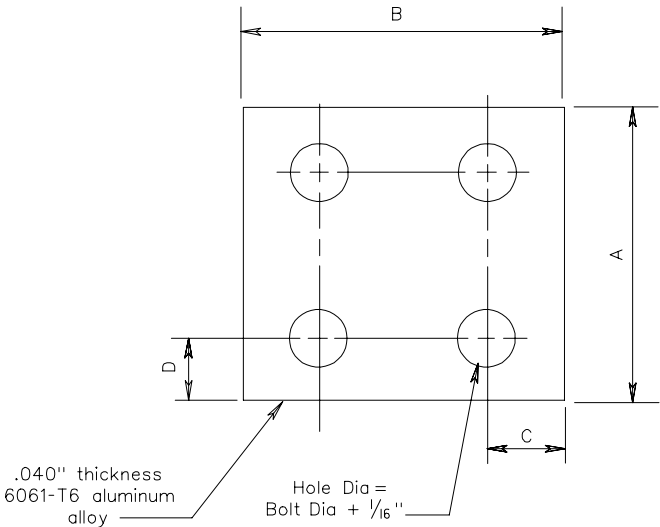

BOLT KEEPER PLATE

ALTERNATE BOLT KEEPER PLATE

BOLT KEEPER PLATE DATA

POST SHAPE	A	B	C	D	E
S3 x 5.7	5"	4"	1/2"	1/2"	1"
W4 x 13	7 3/4"	5 1/2"	3/4"	3/4"	1 1/2"
W6 x 12	7 1/2"	7"	3/4"	3/4"	1 1/2"

TYPICAL DETAILS FOR TYPE VA  
SIGN STRUCTURES