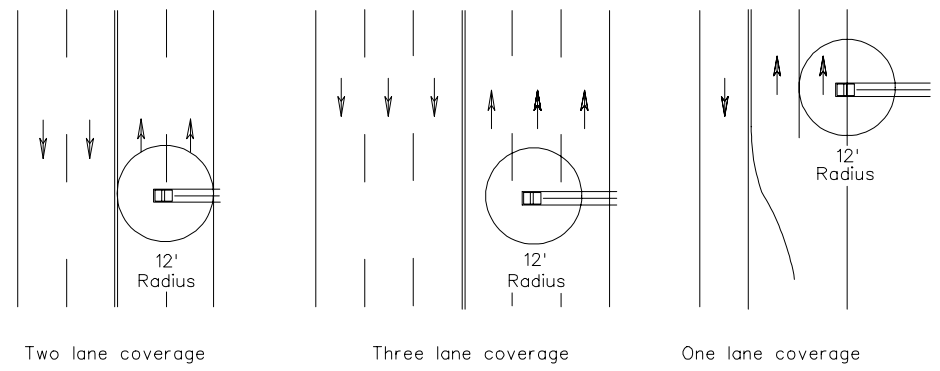

INSTALLATION DETAILS FOR MULTILANE MAGNETIC DETECTORS TD-2

TYPICAL MAGNETIC DETECTOR LOCATIONS

CURB OR CURB AND GUTTER SECTION

MAGNETIC DETECTOR INSTALLATION DETAILS