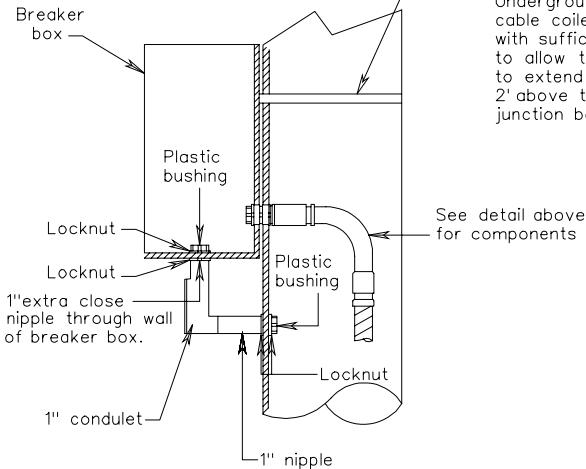

DETAIL

ALTERNATE
DETAIL

(Used when meter base not required)

Note:

Local power utility company will install service cable from their power source to the junction box and make required splices to the service cable coiled in the junction box.

TYPE B

ELECTRICAL SERVICE DETAILS
SIGNAL INSTALLATION

VIRGINIA DEPARTMENT OF TRANSPORTATION