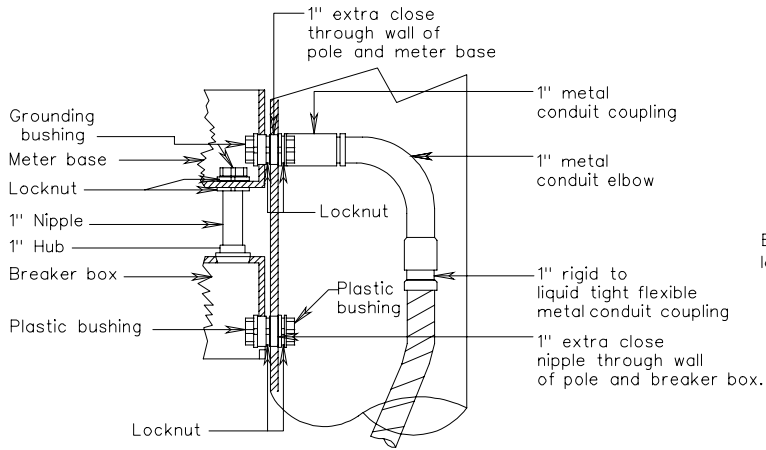

DETAIL

ALTERNATE
DETAIL

(Used when meter base not required)

Note:

Local power utility company will install service cable from their power source to the junction box and make required splices to the service cable coiled in the junction box.

TYPE B

ELECTRICAL SERVICE DETAILS
SIGNAL INSTALLATION

VIRGINIA DEPARTMENT OF TRANSPORTATION