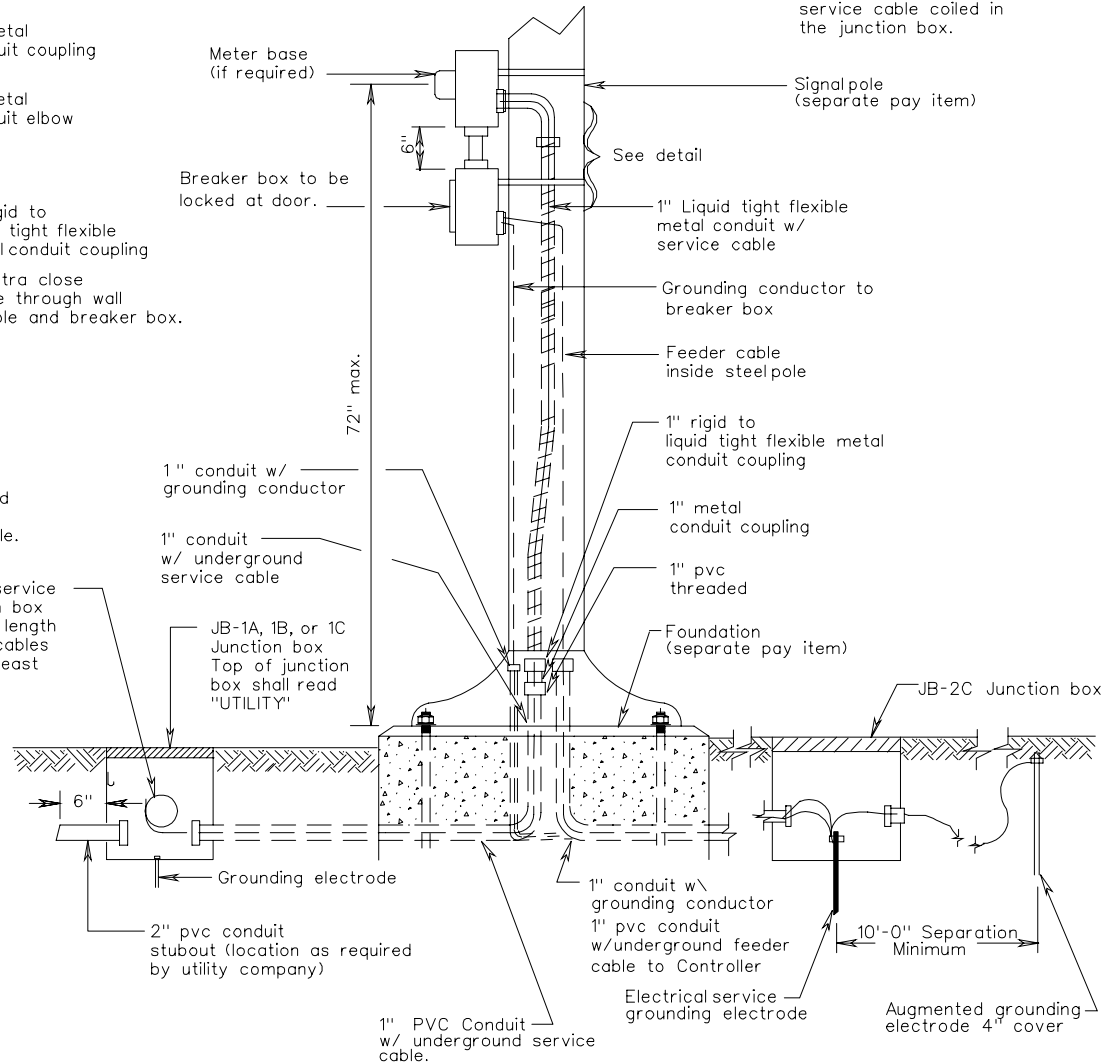

DETAIL

ALTERNATE
DETAIL

(Used when meter base not required)

Note:

Local power utility company will install service cable from their power source to the junction box and make required splices to the service cable coiled in the junction box.

TYPE B

ELECTRICAL SERVICE DETAILS
SIGNAL INSTALLATION

VIRGINIA DEPARTMENT OF TRANSPORTATION