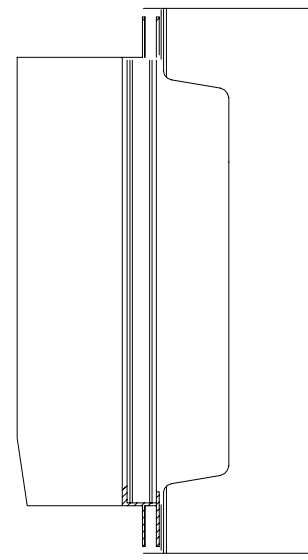

FRONT VIEW

SIDE VIEW

ILLUMINATED TRAFFIC
CONTROL SIGN

VIRGINIA DEPARTMENT OF TRANSPORTATION