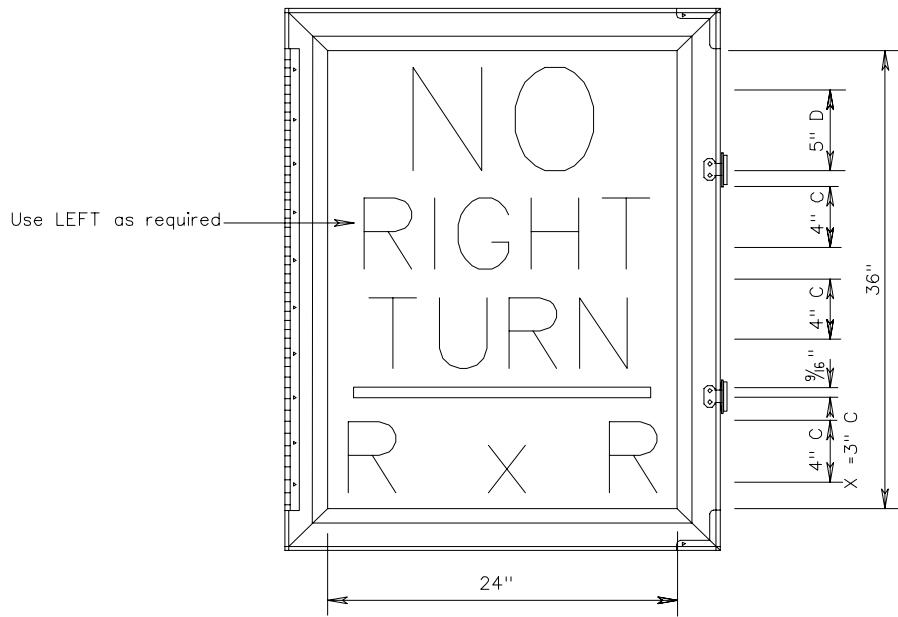

FRONT VIEW

SIDE VIEW

ILLUMINATED TRAFFIC
CONTROL SIGN

VIRGINIA DEPARTMENT OF TRANSPORTATION