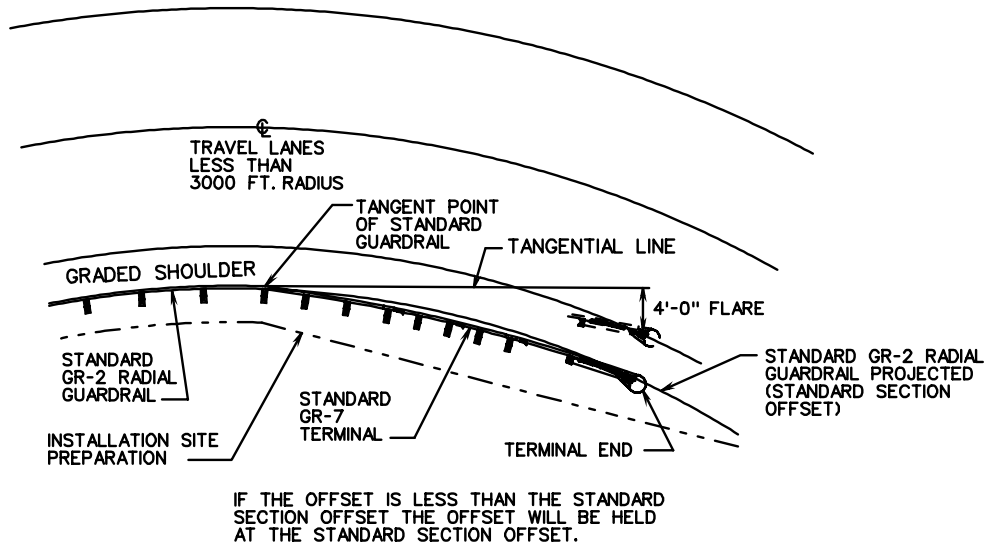

**FLARED TERMINAL PLACEMENT
3000 FT. RADIUS OR GREATER**

**FLARED TERMINAL PLACEMENT ON
INSIDE OF CURVE - LESS THAN
3000 FT. RADIUS**

**BREAKAWAY CABLE TERMINAL
4' FLARE**