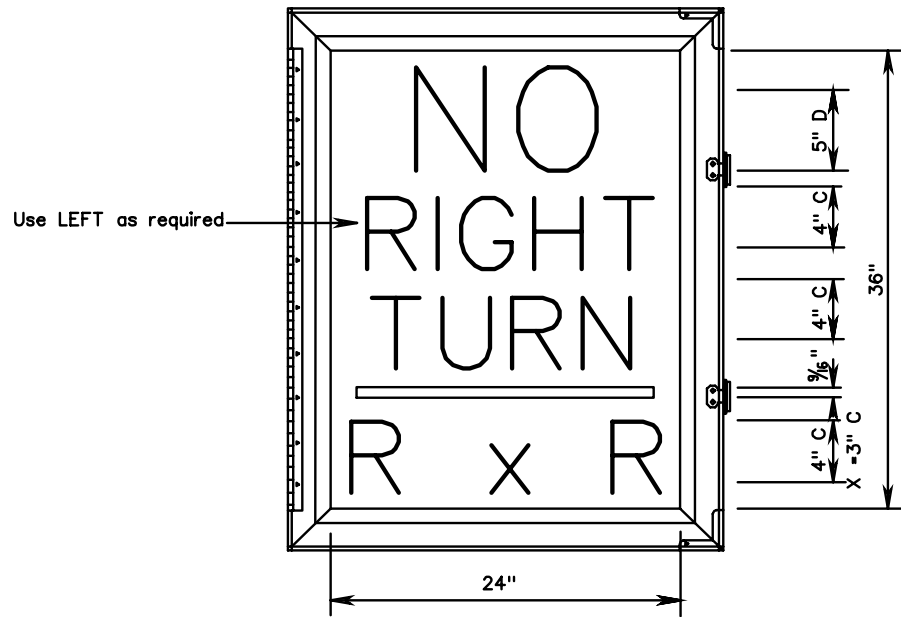

FRONT VIEW

SIDE VIEW

**ILLUMINATED TRAFFIC  
CONTROL SIGN**

VIRGINIA DEPARTMENT OF TRANSPORTATION