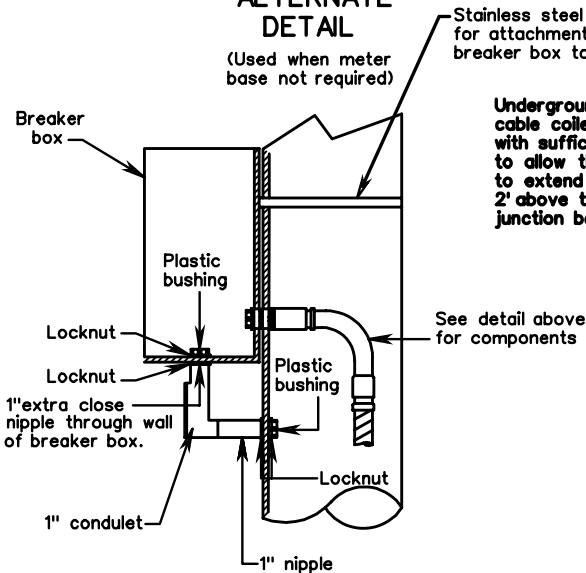

DETAIL

**Note:**

Local power utility company will install service cable from their power source to the junction box and make required splices to the service cable coiled in the junction box.

ALTERNATE DETAIL  
(Used when meter base not required)

TYPE B

ELECTRICAL SERVICE DETAILS  
SIGNAL INSTALLATION

VIRGINIA DEPARTMENT OF TRANSPORTATION