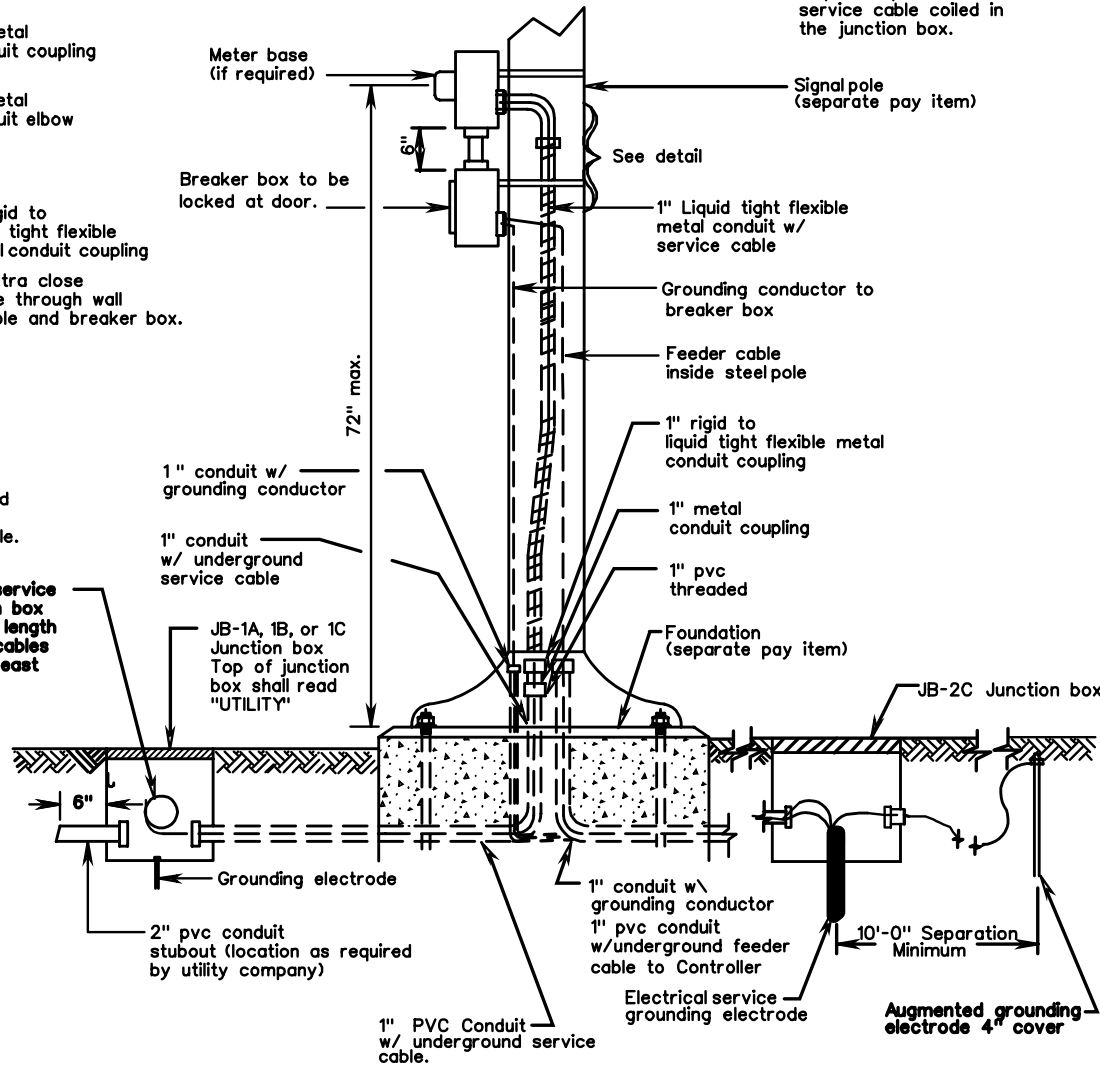

DETAIL

**Note:**

Local power utility company will install service cable from their power source to the junction box and make required splices to the service cable coiled in the junction box.

ALTERNATE DETAIL  
(Used when meter base not required)

TYPE B

ELECTRICAL SERVICE DETAILS  
SIGNAL INSTALLATION

VIRGINIA DEPARTMENT OF TRANSPORTATION