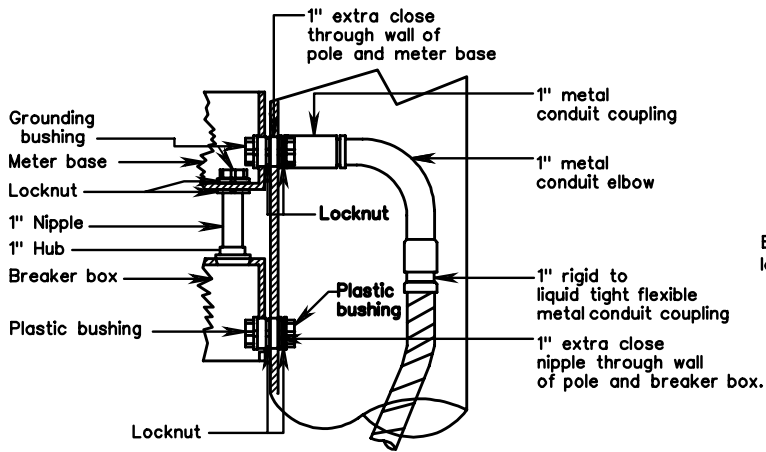

DETAIL

**Note:**

Local power utility company will install service cable from their power source to the junction box and make required splices to the service cable coiled in the junction box.

ALTERNATE DETAIL  
(Used when meter base not required)

TYPE B

ELECTRICAL SERVICE DETAILS  
SIGNAL INSTALLATION

VIRGINIA DEPARTMENT OF TRANSPORTATION