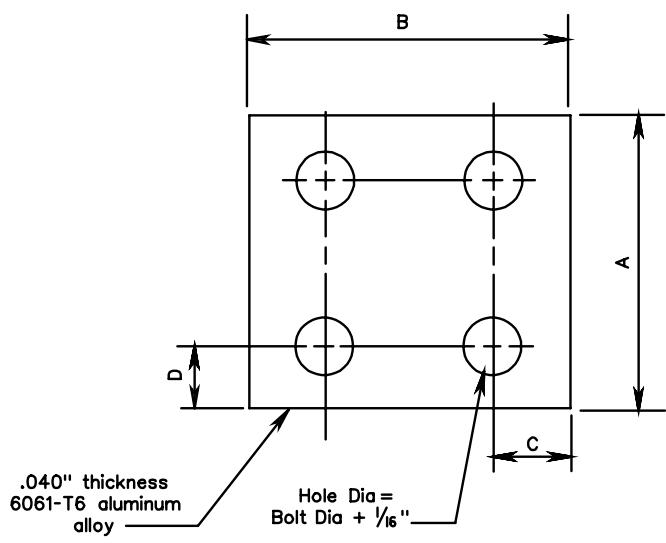

BOLT KEEPER PLATE

ALTERNATE BOLT KEEPER PLATE

BOLT KEEPER PLATE DATA

POST SHAPE	A	B	C	D	E
S3 x 5.7	5"	4"	1/2"	1/2"	1"
W4x 13	7 3/4"	5 1/2"	3/4"	3/4"	1 1/2"
W6 x 12	7 1/2"	7"	3/4"	3/4"	1 1/2"

**TYPICAL DETAILS FOR TYPE VA
SIGN STRUCTURES**