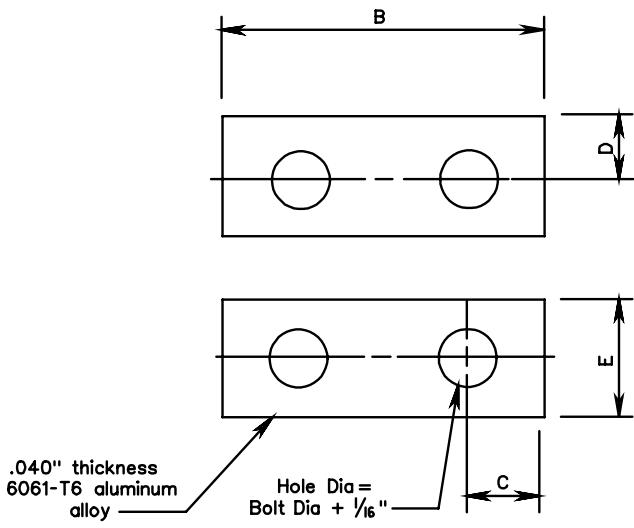

BOLT KEEPER PLATE

ALTERNATE BOLT KEEPER PLATE

BOLT KEEPER PLATE DATA

POST SHAPE	A	B	C	D	E
S3 x 5.7	5"	4"	1/2"	1/2"	1"
W4x 13	7 3/4"	5 1/2"	3/4"	3/4"	1 1/2"
W6 x 12	7 1/2"	7"	3/4"	3/4"	1 1/2"

**TYPICAL DETAILS FOR TYPE VA
SIGN STRUCTURES**