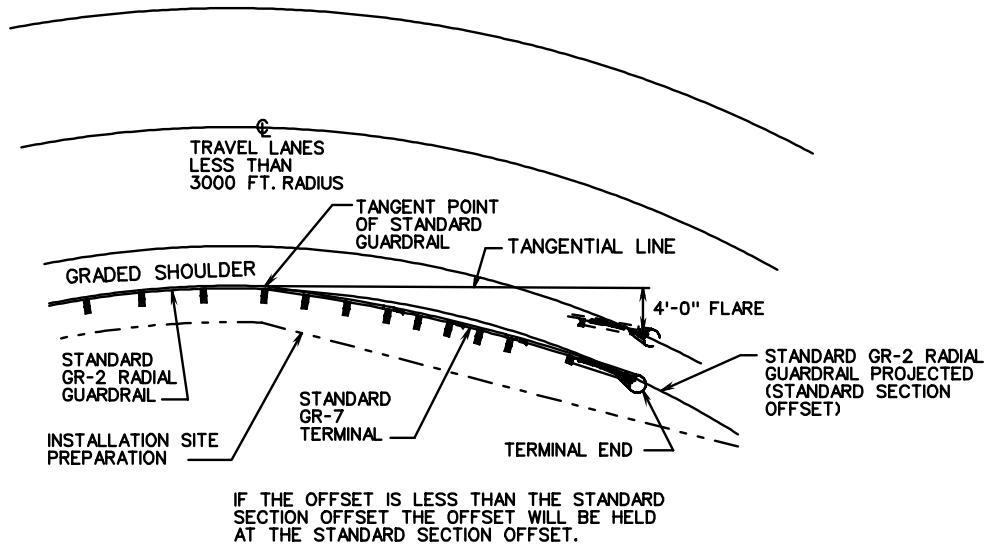

**FLARED TERMINAL PLACEMENT
3000 FT. RADIUS OR GREATER**

**FLARED TERMINAL PLACEMENT ON
INSIDE OF CURVE - LESS THAN
3000 FT. RADIUS**

**BREAKAWAY CABLE TERMINAL
4' FLARE**