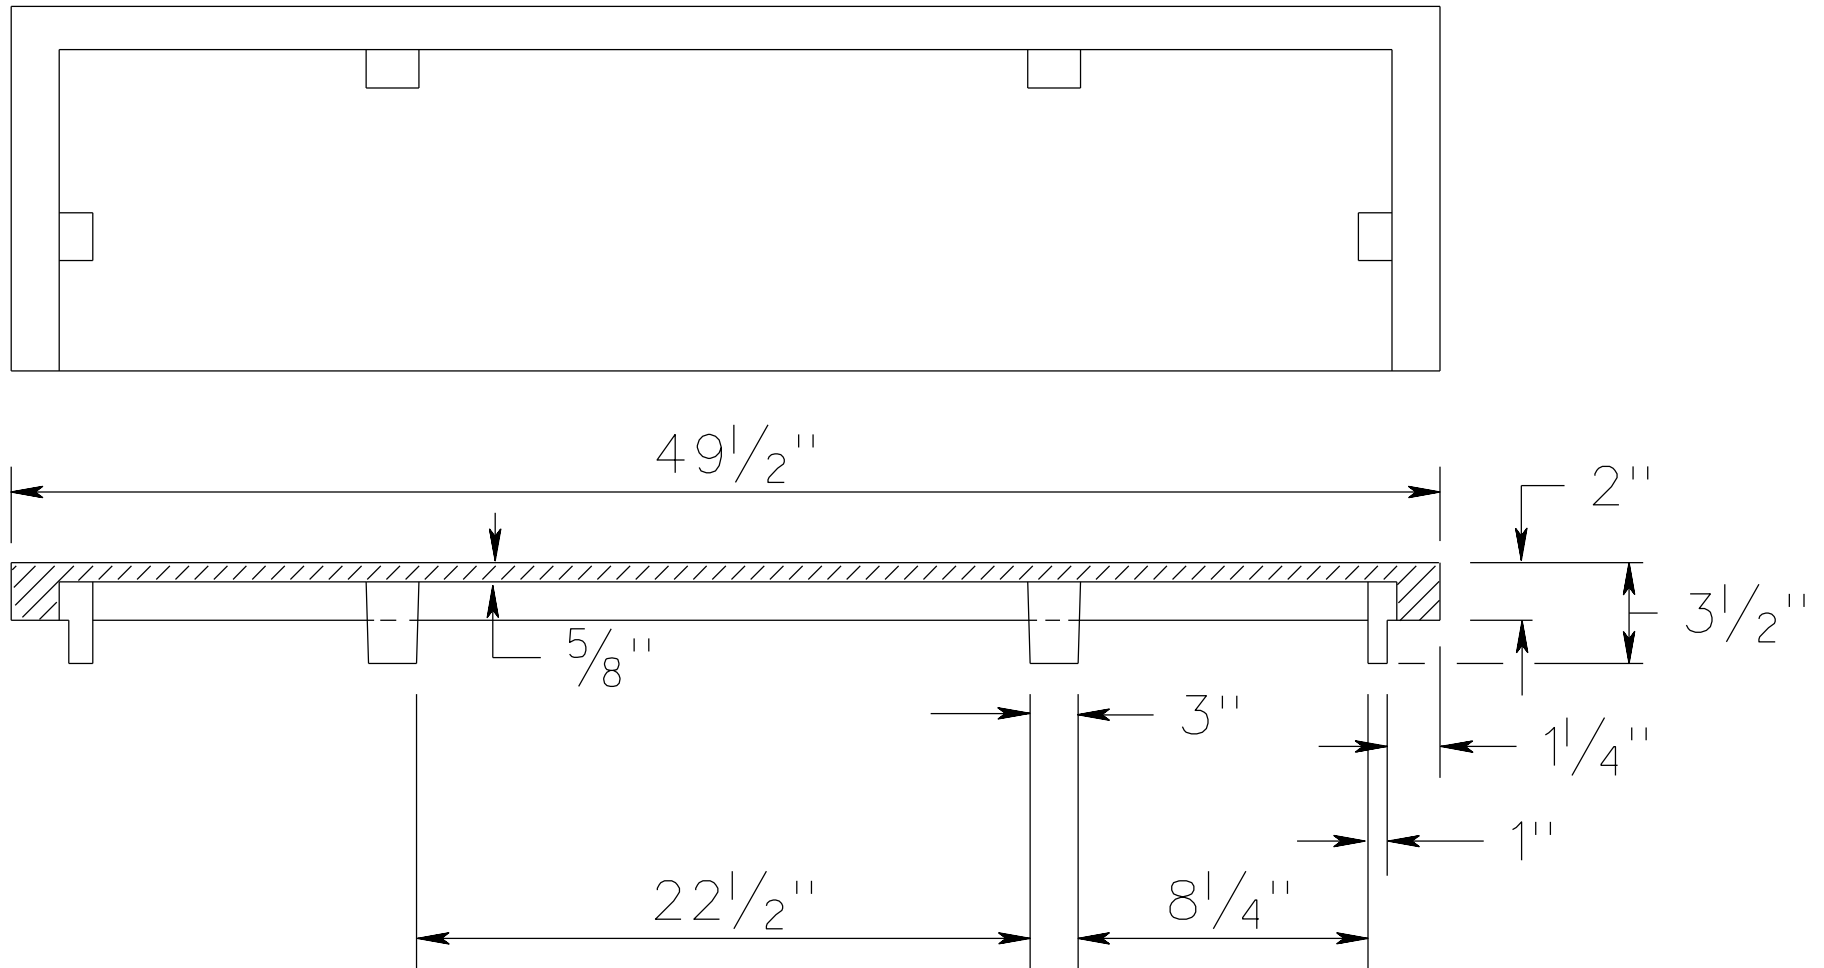

NOTES:

1. MINIMUM WEIGHT = 120#

**ALTERNATE BACK PLATE**