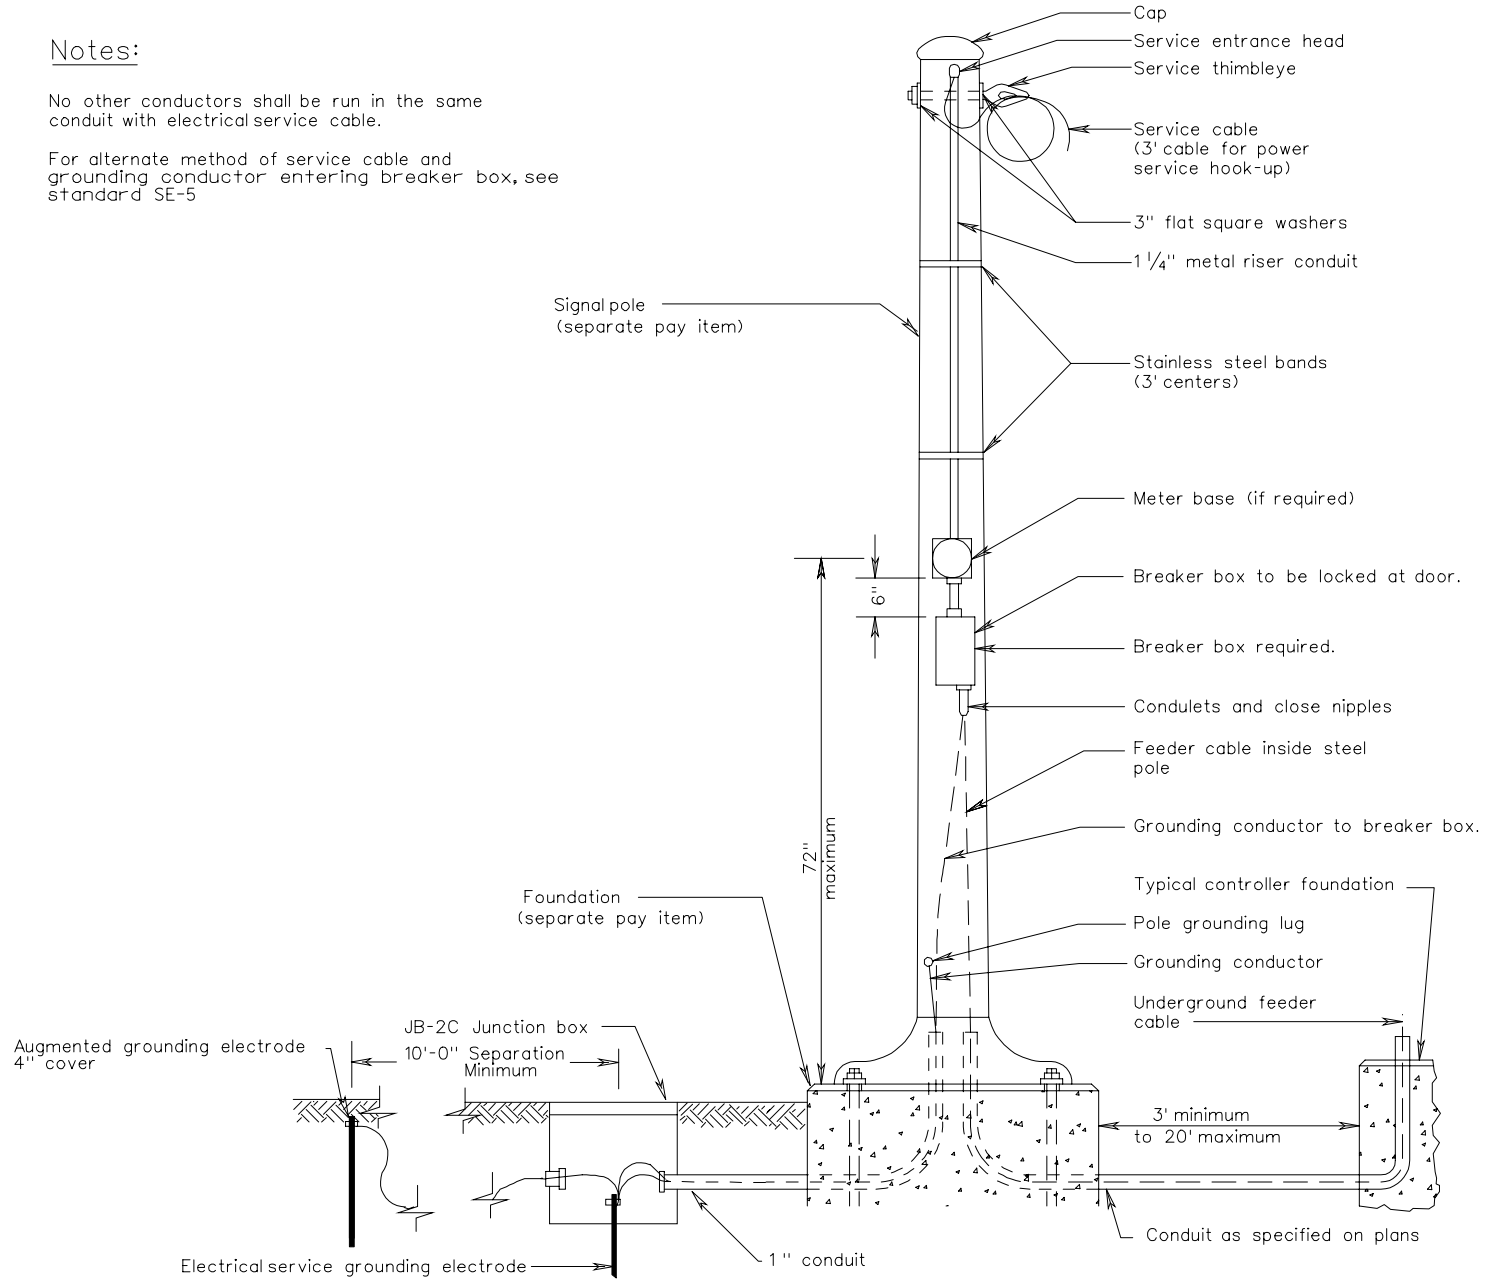

Notes:

No other conductors shall be run in the same conduit with electrical service cable.

For alternate method of service cable and grounding conductor entering breaker box, see standard SE-5

TYPE A

ELECTRICAL SERVICE DETAILS
 SIGNAL INSTALLATION
 VIRGINIA DEPARTMENT OF TRANSPORTATION