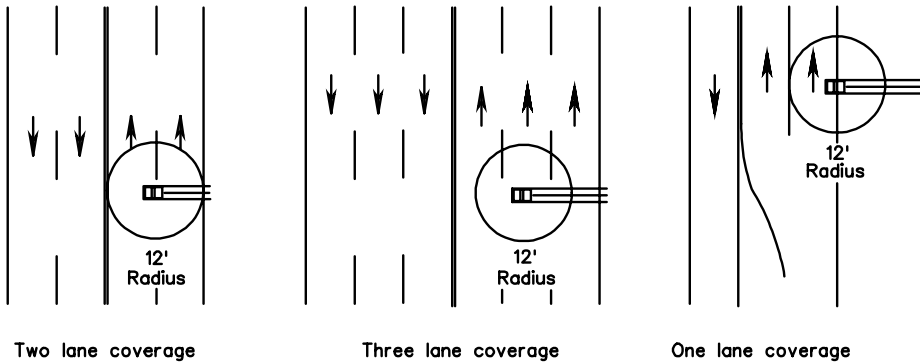

INSTALLATION DETAILS FOR MULTILANE MAGNETIC DETECTORS
TD-2

TYPICAL MAGNETIC DETECTOR LOCATIONS

CURB OR CURB AND GUTTER SECTION

MAGNETIC DETECTOR INSTALLATION
DETAILS